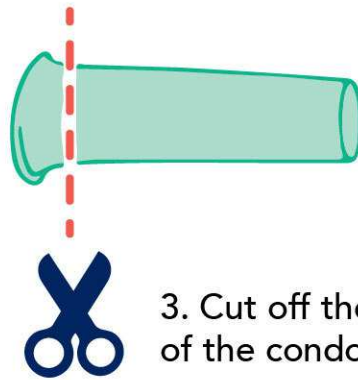

1. Open and unroll an external condom.

2. Cut off the tip of the condom.

3. Cut off the base of the condom.

4. Cut down the middle of the condom on one side only.

5. Place and hold the dam on the vulva or anus.