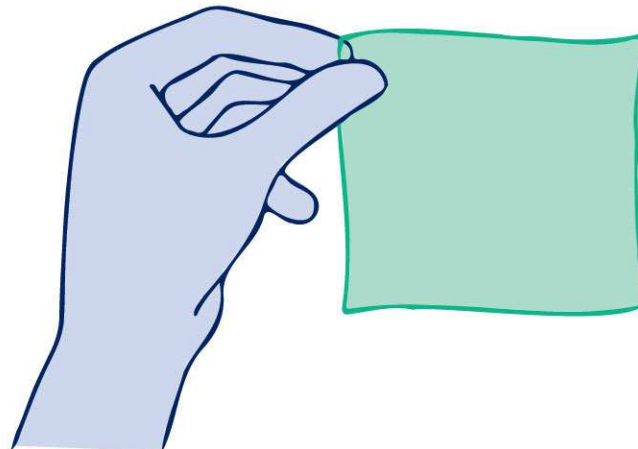

1. Open and unroll an external condom.

2. Cut off the tip of the condom.

3. Cut off the base of the condom.

4. Cut down the middle of the condom on one side only.

5. Place and hold the dam on the vulva or anus.