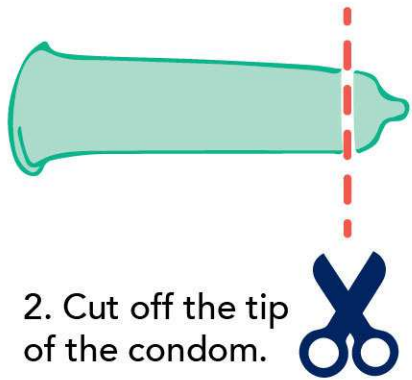

1. Open and unroll an external condom.

2. Cut off the tip of the condom.

3. Cut off the base of the condom.

4. Cut down the middle of the condom on one side only.

5. Place and hold the dam on the vulva or anus.